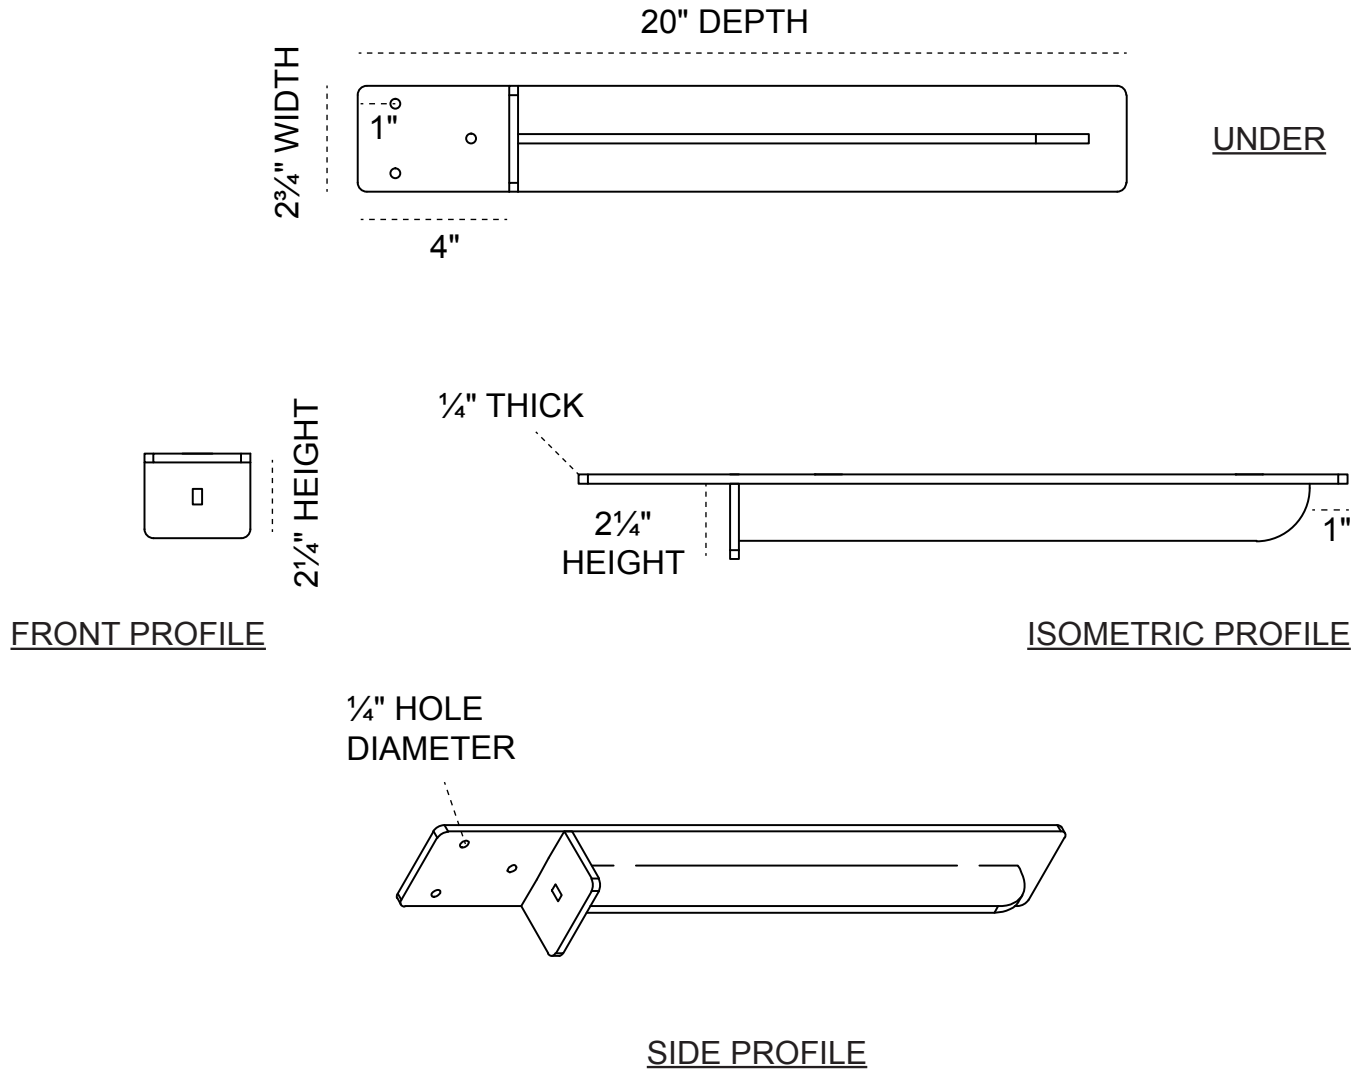

3-INCH W X 20-INCH D X 2-INCH H HEATON SUPPORT

HEAVY-DUTY 1/4" THICK

AVAILABLE IN:
STAINLESS STEEL
ZINC PLATED STEEL
POWDER COATED BLACK

BKTM03X20X02HESS
BKTM03X20X02HECRS
BKTM03X20X02HEPBL

P:866.607.0453 | F: 866.591.3143
2300 W. Main St. | Clarksville, TX 75426
sales@ekenamillwork.com | www.ekenamillwork.com